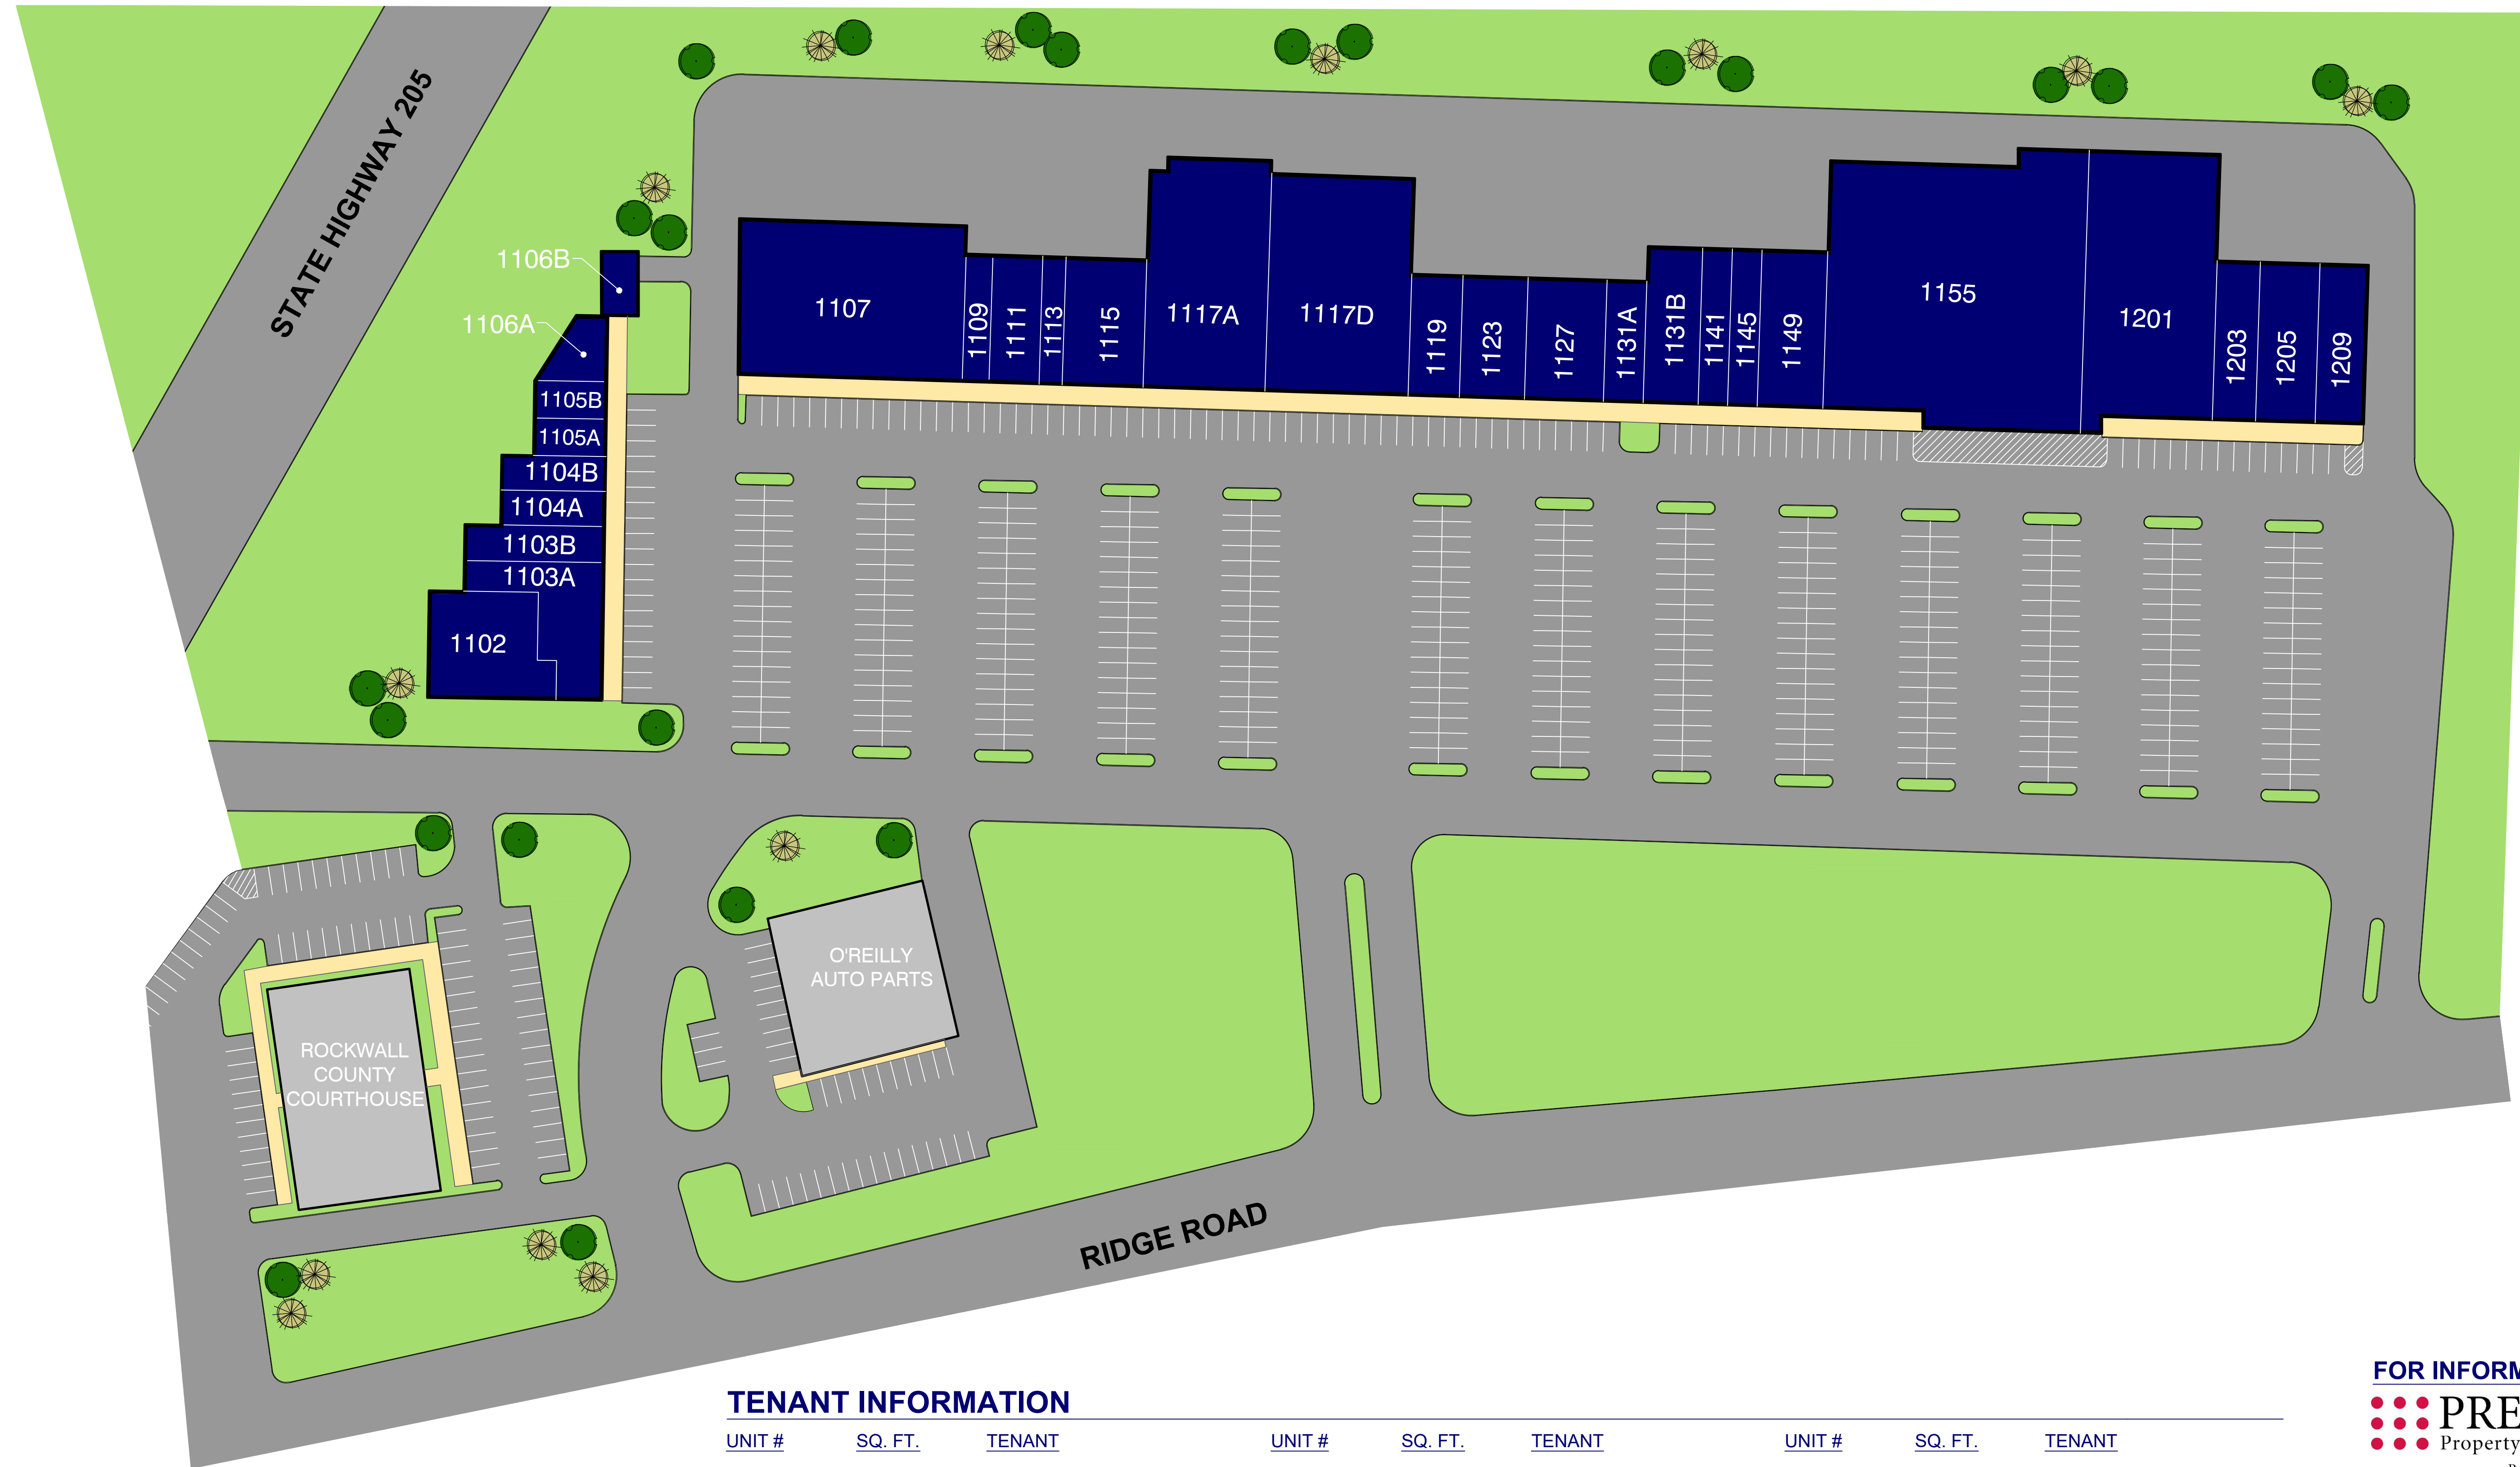

RIDGE ROAD SHOPPING CENTER

RIDGE ROAD & STATE HIGHWAY 205
ROCKWALL, TEXAS

TENANT INFORMATION

UNIT #	SQ. FT.	TENANT	UNIT #	SQ. FT.	TENANT	UNIT #	SQ. FT.	TENANT
1102	3,736	SPECIAL EFFECTS EMBROIDERY	1109	1,200	BEARD BOSS BARBER SHOP	1131B	3,477	GET HEALTHY
1103A	3,864	ARBOLEDA'S MEXICAN RESTAURANT	1111	2,000	ACTING STUDIO OF ROCKWALL	1141	1,360	ROCKWALL CHIROPRACTIC
1103B	1,600	BODY SYNERGIE	1113	1,200	ROCKWALL SWIM & SPORT	1145	1,880	TODAY'S VISION
1104A	1,167	CATE'S TOUCH	1115	3,600	ROCKWALL ELITE HEALTHCARE	1149	2,615	HEALING TOUCH SALON
1104B	1,200	MINUTEMAN PRESS	1117A	12,121	DOLLAR TREE #9786	1155	22,870	PLANET FITNESS
1105A	800	MINUTEMAN PRESS	1117D	7,150	RACQUET & JOG	1201	15,143	ROCKWALL GYMNASTICS ACADEMY
1105B	800	KATHY WANDERER	1119	3,200	FANTASIA DANCE & ARTS	1203	1,439	ROCK ON NUTRITION
1106A	1,203	MACI MARIE BRIDAL	1123	4,000	OCCUMED	1205	2,789	ROCKWALL GYMNASTICS ACADEMY
1106B	414	MY HERBAL MASSAGE	1127	3,114	THE MINT JULEP	1209	1,586	ZALAT PIZZA
1107	12,000	PARTY CITY	1131A	4,546	RDA PROMART			

LEGEND

- AVAILABLE
- OCCUPIED

FOR INFORMATION CONTACT

OWNED & OPERATED BY:

DATE REVISED: OCTOBER 18, 2023