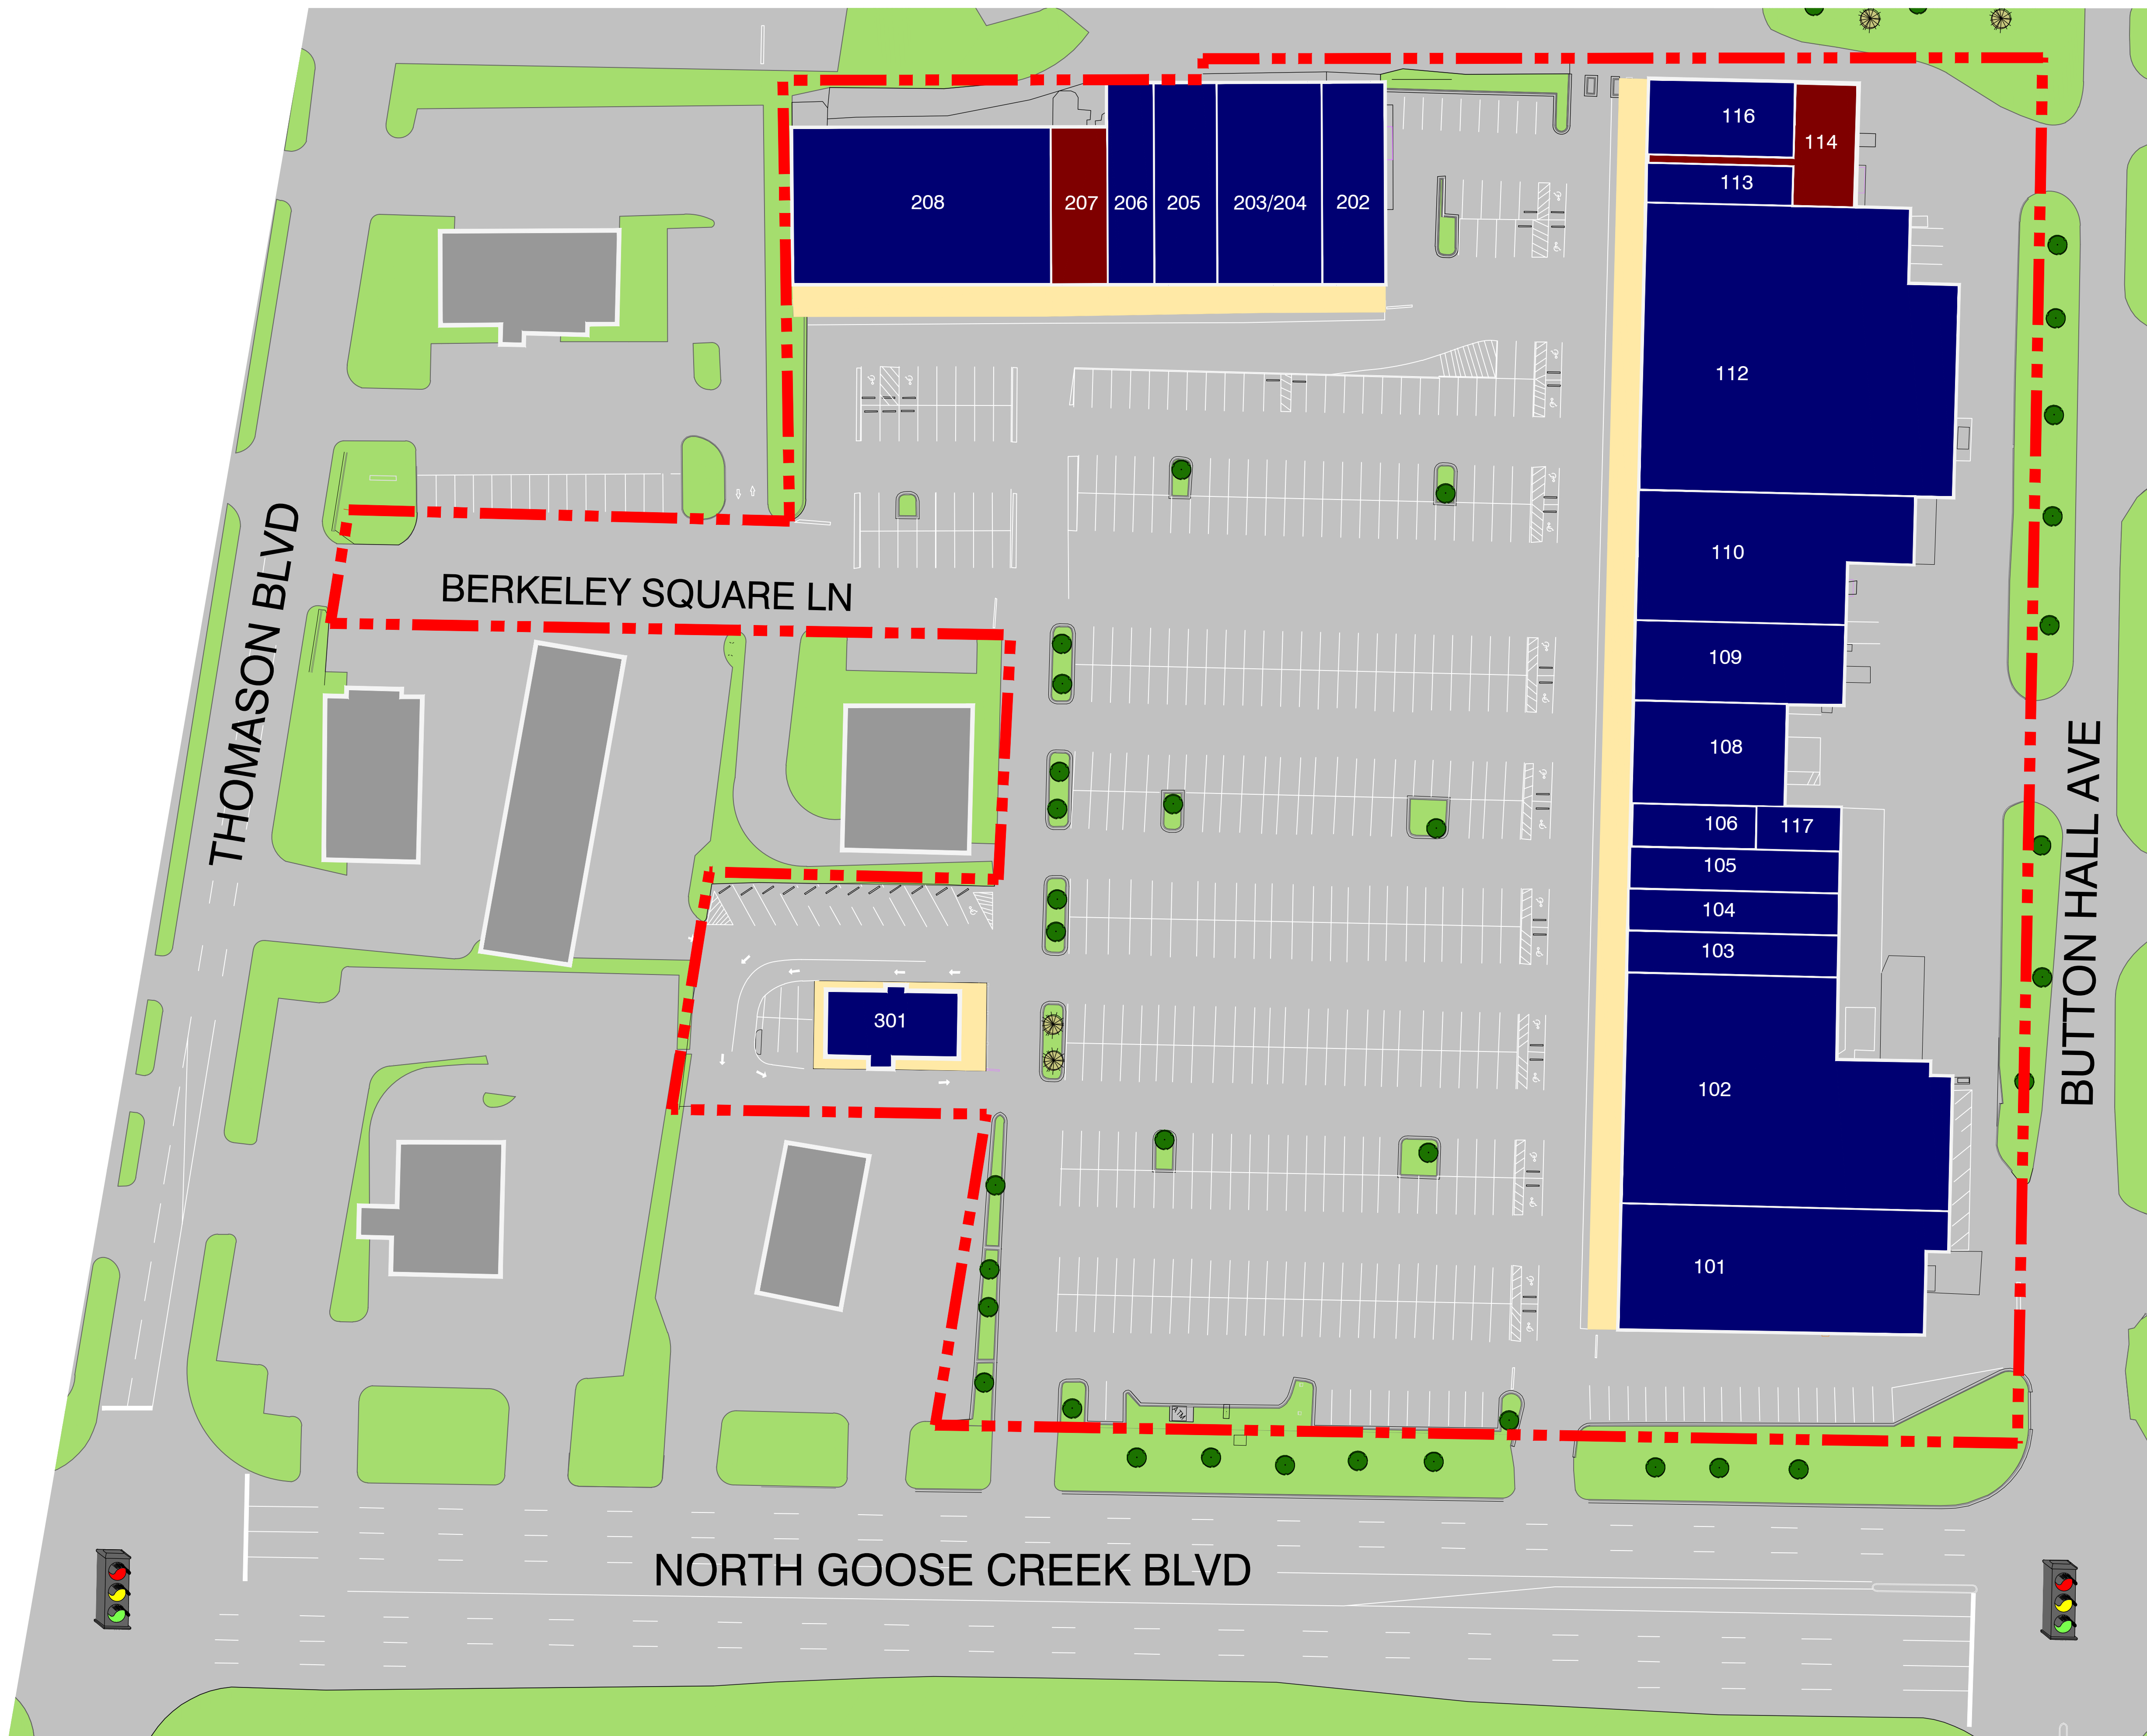

CREEKSIDE SHOPPING CENTER

205 NORTH GOOSE CREEK BLVD.
GOOSE CREEK, SC

TENANT INFORMATION

UNIT #	SQ. FT.	TENANT
101	9,175	O'REILLY AUTO PARTS
102	13,477	SAIGON ASIAN MARKET
103	1,960	LEO'S BEER AND TOBACCO
104	2,025	WORLD FINANCE
105	2,000	CHILL N GRILL
106	1,208	CHERI NELSON, LLC
108	3,600	COIN LAUNDRY (MJC INT'L.)
109	4,005	LA HACIENDA OF GOOSE CREEK IN
110	6,898	STAR BEAUTY SUPPLY
112	19,364	CITI TRENDS
113	917	LORD ASHLEY DRIVING SCHOOL
114	2,866	AVAILABLE
116	1,825	TRIDENT LITERACY ASSOCIATION
117	767	LA HACIENDA STORAGE
202	2,896	CIGAR SHOP
203/204	4,841	MY SALON SUITE
205	2,868	BAACHUS SPIRITS AND WINE
206	2,003	MOORE'S TAX SERVICE
207	2,109	AVAILABLE
208	9,400	DOLLAR GENERAL
301	1,804	SAPPHIRE'S BAR & GRILL

LEGEND

- AVAILABLE
- OCCUPIED

FOR INFORMATION CONTACT

OWNED & OPERATED BY:

DATE REVISED: OCTOBER 19, 2023